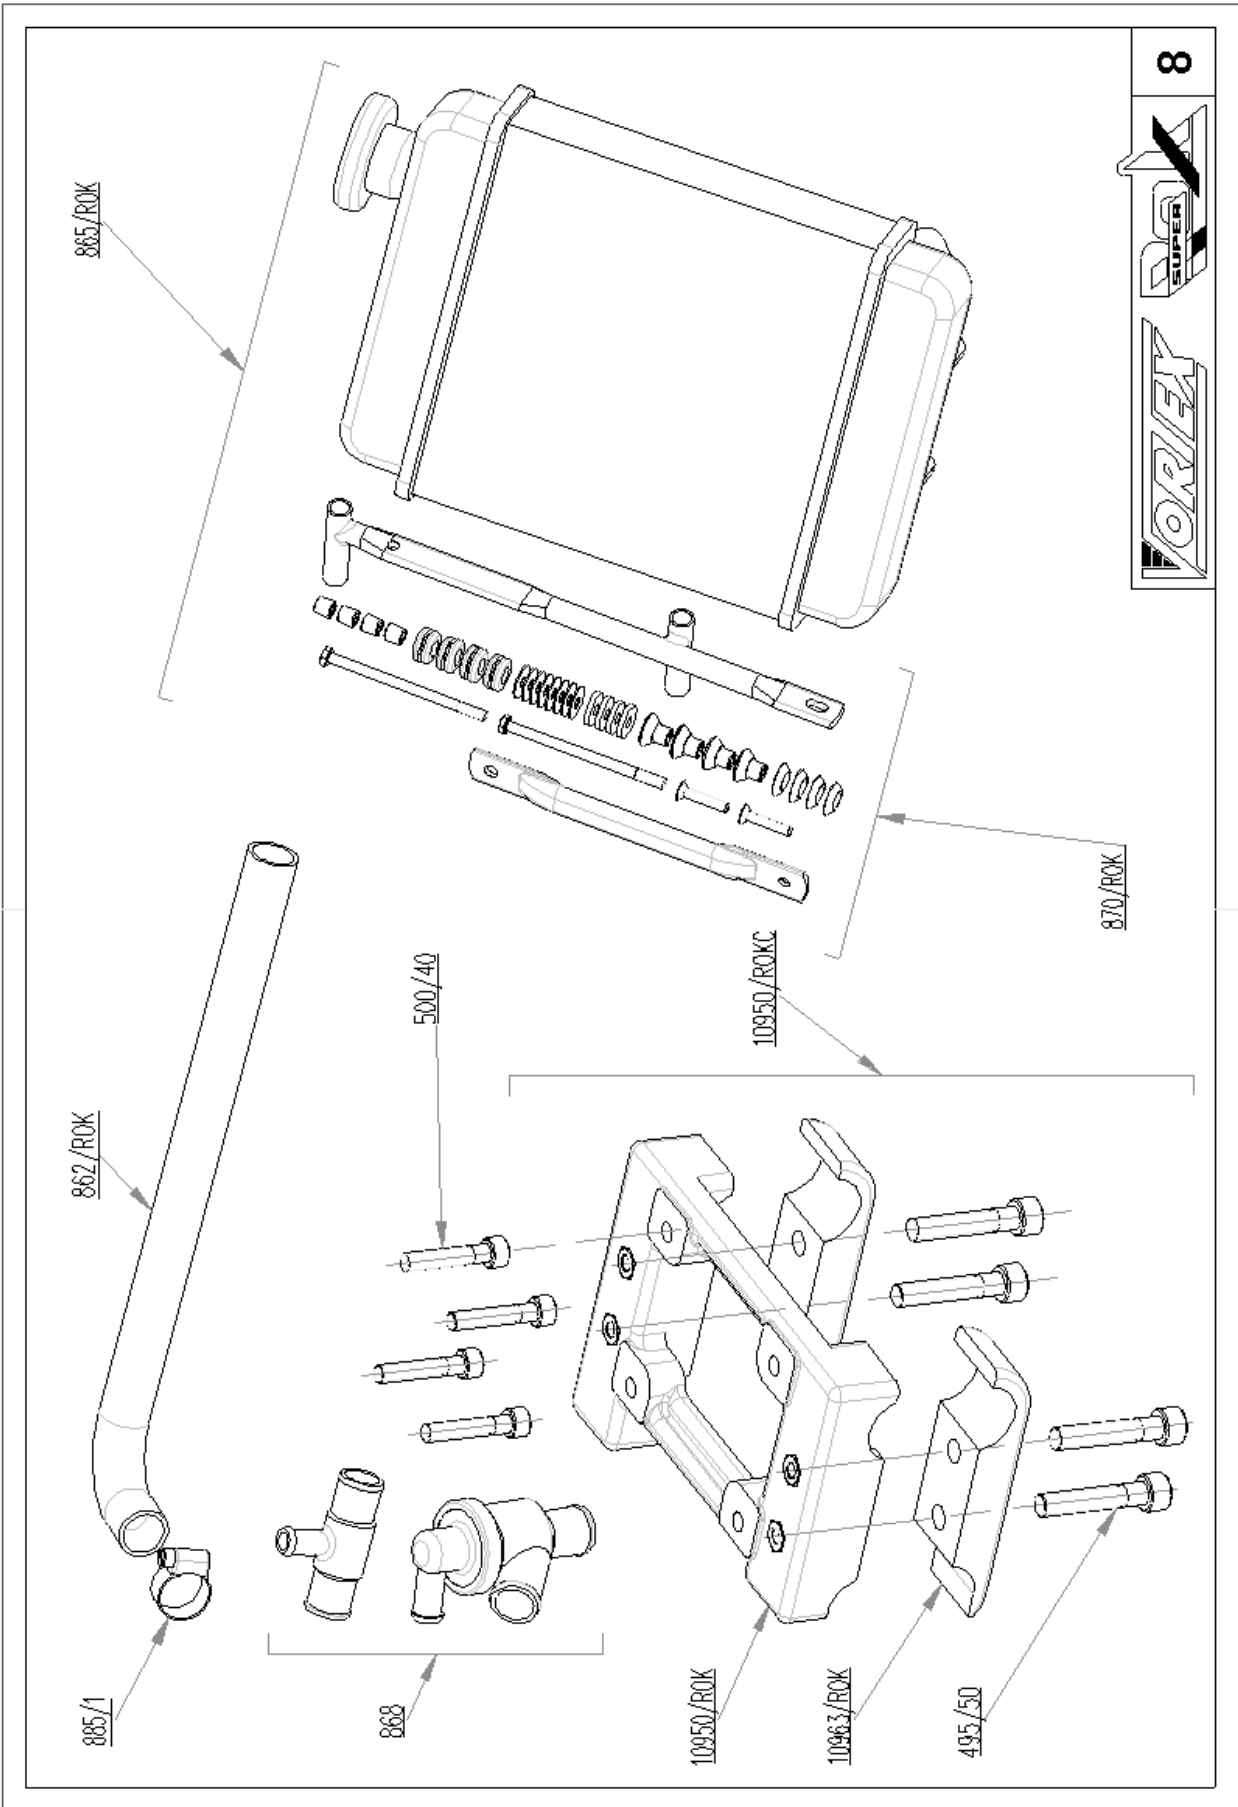

KIT  
C00.2015/1R0K

1777/R0K — 690/CROK13  
 690/CROK12  
 529/0108 1777/1R0K — 690/CROK11 1766/R0K 1770/1R0K 1765/R0K 1775/R0K 1768/R0K 1767/R0K 1751/1R0K 1752/1R0K 512/14

1776/R0K

1760/1R0K13  
 1760/1R0K12  
 1760/1R0K11

1750/1R0K  
 940/1R0K/ 2040/1R0K/ 510/30  
 924  
 916/R0K  
 910/R0K  
 510/20

# CARBURATORE DELLORTO VHSB 36 RD REG.9803