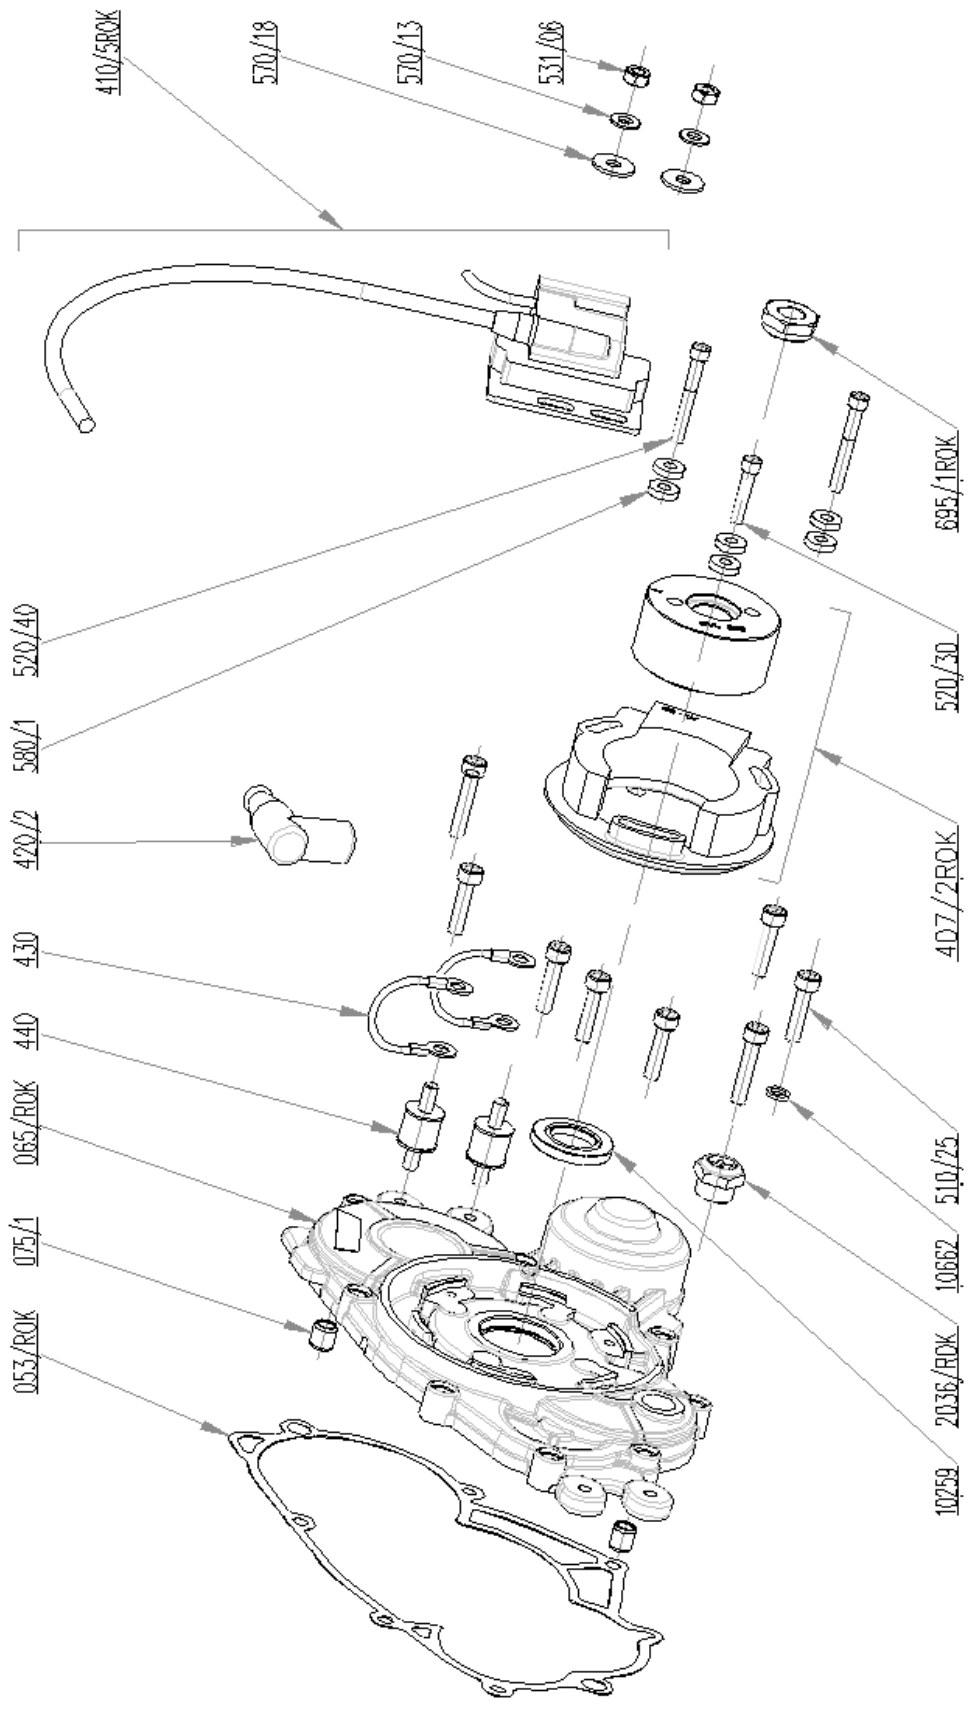

KIT  
C00.2015/1R0K

1777/R0K — 690/CROK13  
 690/CROK12  
 529/0108 1777/1R0K — 690/CROK11 1766/R0K 1770/1R0K 1765/R0K 1775/R0K 1768/R0K 1767/R0K 1751/1R0K 1752/1R0K 512/14

1776/R0K

1760/1R0K13  
 1760/1R0K12  
 1760/1R0K11

1750/1R0K  
 940/1R0K/ 2040/1R0K/ 510/30  
 924  
 916/R0K  
 910/R0K  
 510/20

# CARBURATORE DELLORTO VHSB 36 RD REG.9803