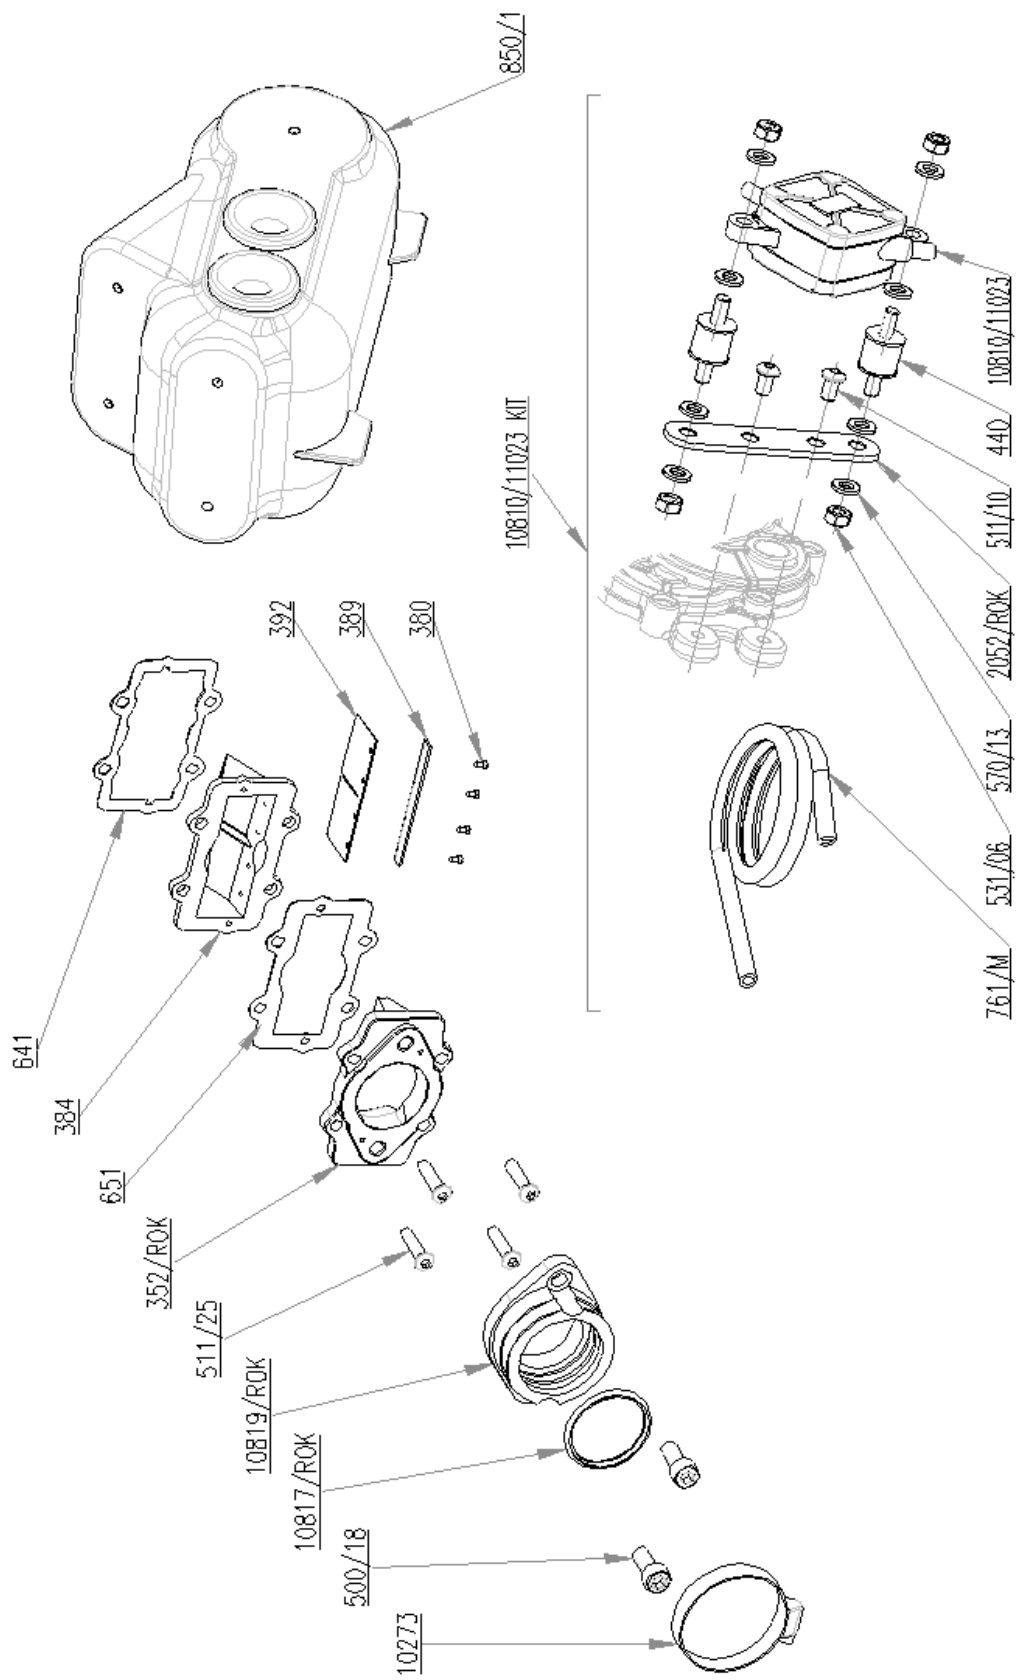

KIT  
C00.2015/1R0K

1777/R0K — 690/CROK13  
 690/CROK12  
 529/0108 1777/1R0K — 690/CROK11 1766/R0K 1770/1R0K 1765/R0K 1775/R0K 1768/R0K 1767/R0K 1751/1R0K 1752/1R0K 512/14

1776/R0K

1760/1R0K13  
 1760/1R0K12  
 1760/1R0K11

1750/1R0K  
 940/1R0K/ 2040/1R0K/ 510/30  
 924  
 916/R0K  
 910/R0K  
 510/20

# CARBURATORE DELLORTO VHSB 36 RD REG.9803