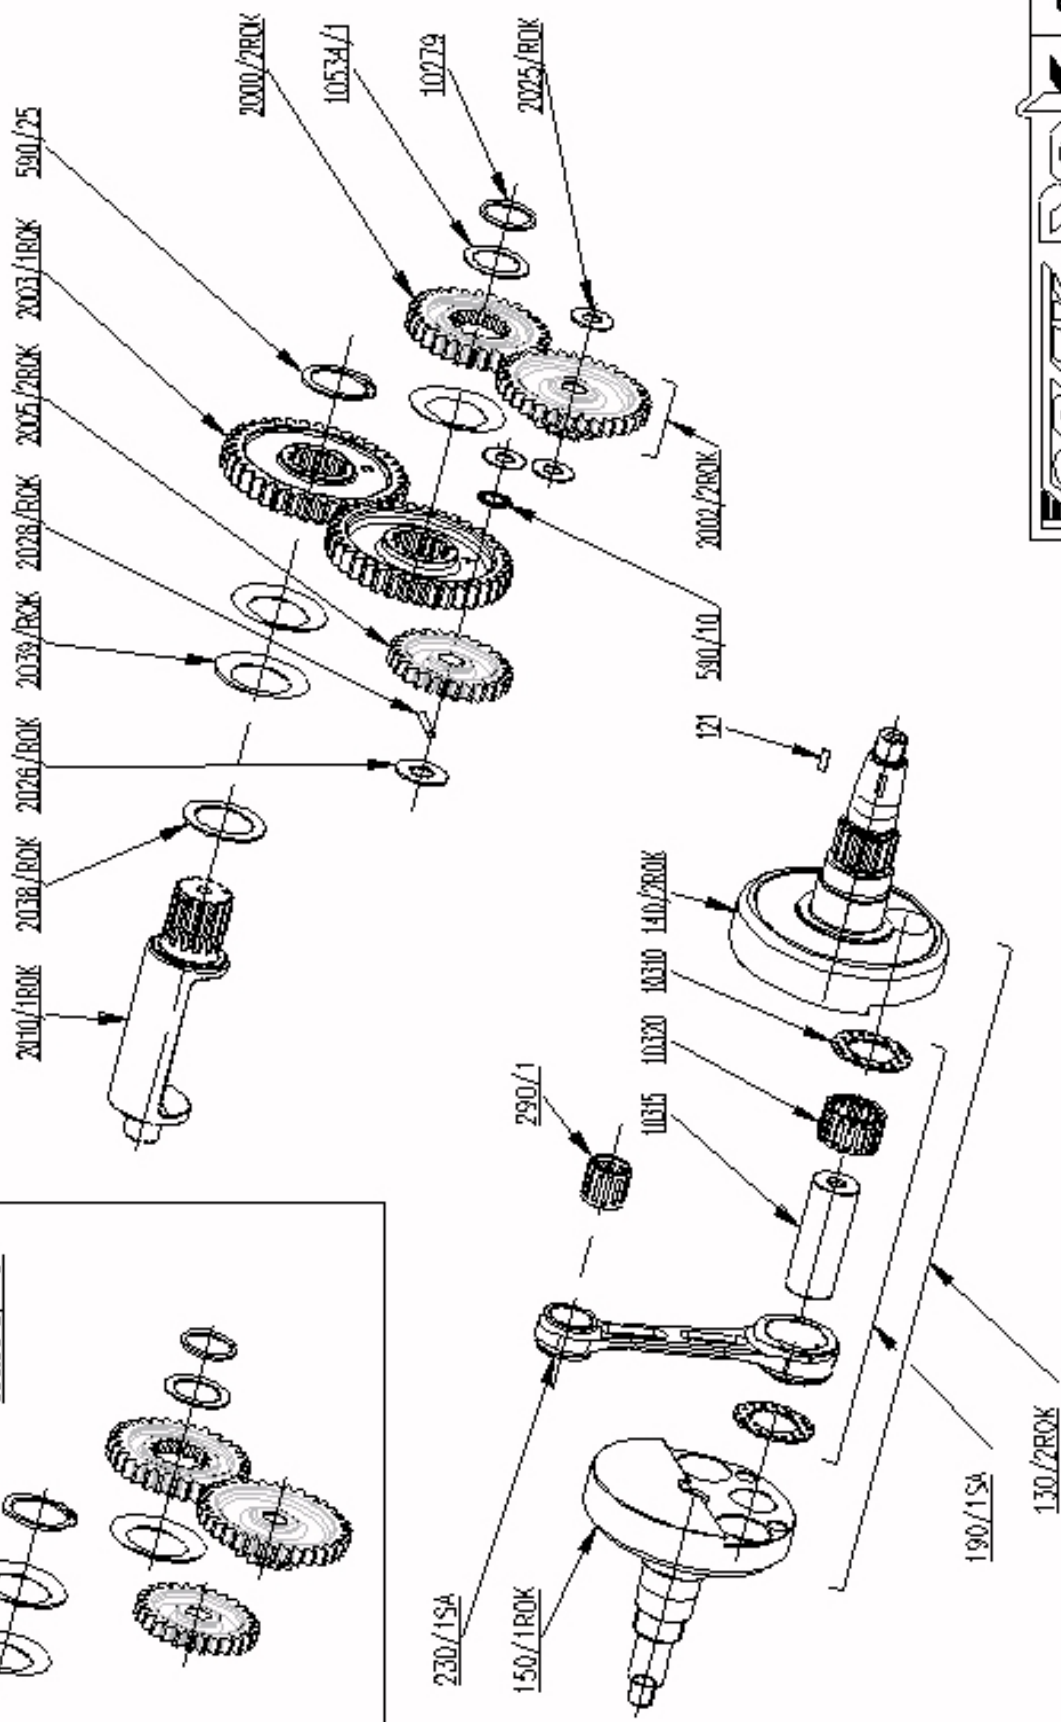

KIT  
C00.2015/1R0K

1777/R0K — 690/CROK13  
 690/CROK12  
 529/0108 1777/1R0K — 690/CROK11 1766/R0K 1770/1R0K 1765/R0K 1775/R0K 1768/R0K 1767/R0K 1751/1R0K 1752/1R0K 512/14

1776/R0K

1760/1R0K13  
 1760/1R0K12  
 1760/1R0K11

1750/1R0K  
 940/1R0K/ 2040/1R0K/ 510/30  
 924  
 916/R0K  
 910/R0K  
 510/20

# CARBURATORE DELLORTO VHSB 36 RD REG.9803