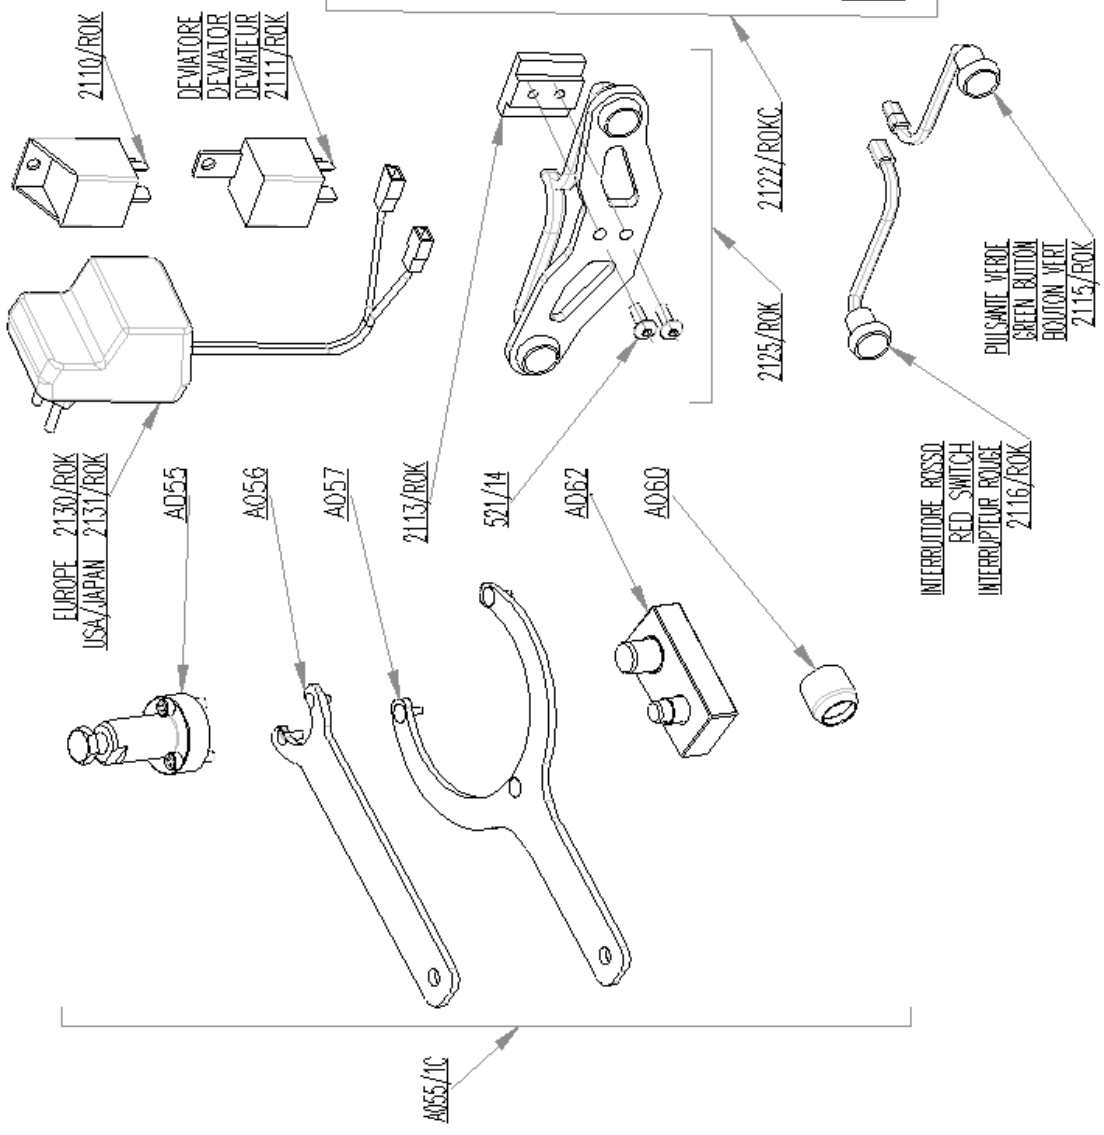

KIT  
C00.2015/1R0K

1777/R0K — 690/CROK13  
 690/CROK12  
 529/0108 1777/1R0K — 690/CROK11 1766/R0K 1770/1R0K 1765/R0K 1775/R0K 1768/R0K 1767/R0K 1751/1R0K 1752/1R0K 512/14

1776/R0K

1760/1R0K13  
 1760/1R0K12  
 1760/1R0K11

1750/1R0K  
 940/1R0K/ 2040/1R0K/ 510/30  
 924  
 916/R0K  
 910/R0K  
 510/20

# CARBURATORE DELLORTO VHSB 36 RD REG.9803