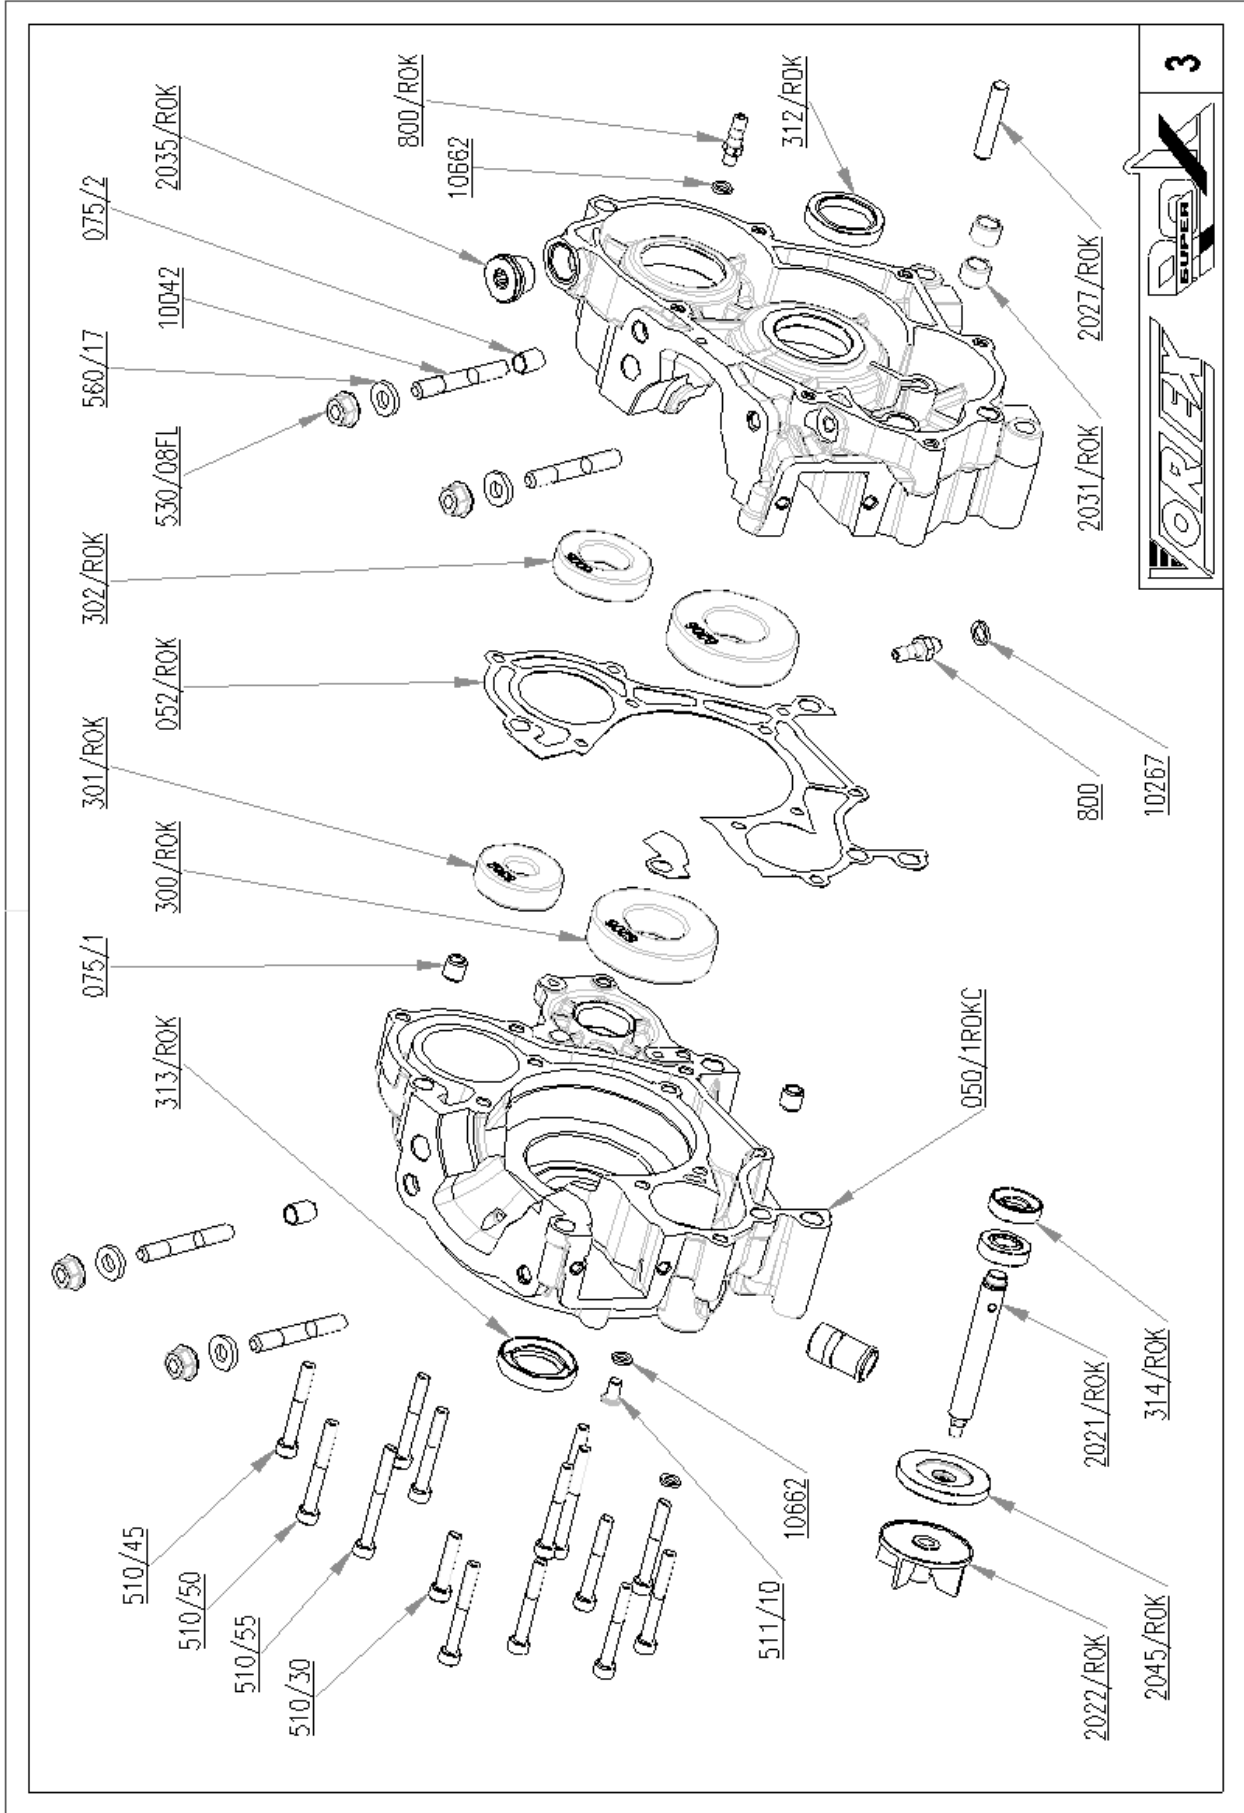

KIT  
C00.2015/1R0K

1777/R0K — 690/CROK13  
 690/CROK12  
 529/0108 1777/1R0K — 690/CROK11 1766/R0K 1770/1R0K 1765/R0K 1775/R0K 1768/R0K 1767/R0K 1751/1R0K 1752/1R0K 512/14

1776/R0K

1760/1R0K13  
 1760/1R0K12  
 1760/1R0K11

1750/1R0K  
 940/1R0K/ 2040/1R0K/ 510/30  
 924  
 916/R0K  
 910/R0K  
 510/20

# CARBURATORE DELLORTO VHSB 36 RD REG.9803